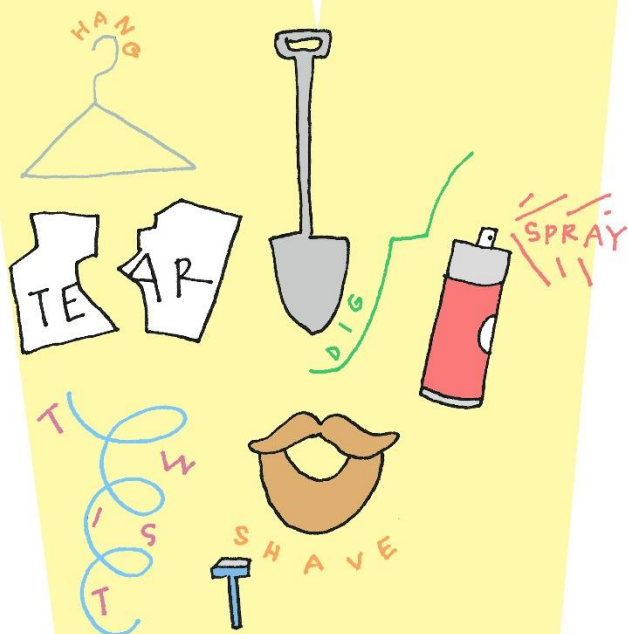

Richard Serra: Prints

FAMILY GUIDE

VERBS

FROM 1967-68 SERRA WROTE A LIST OF 84 ACTIONS AS A GUIDE FOR CREATING ART. WHAT VERBS WOULD YOU USE TO MAKE ART?

old Friends

INVERTED HOUSE OF CARDS

THESE WORKS ARE BOTH MADE OF COR-TEN STEEL.

SINCE 1972 SERRA HAS WORKED WITH THE PRINT STUDIO GEMINI G.E.L. TO CREATE WORKS ON PAPER. HE USES INTERESTING MATERIALS SUCH AS OIL STICKS AND SILICA AND TRYS TO SHOW THE VIEWER WHAT IT IS LIKE TO WALK INSIDE HIS SCULPTURES. MAKE YOUR OWN WORK OF ART INSPIRED BY BEING INSIDE ONE OF SERRA'S ARTWORKS.